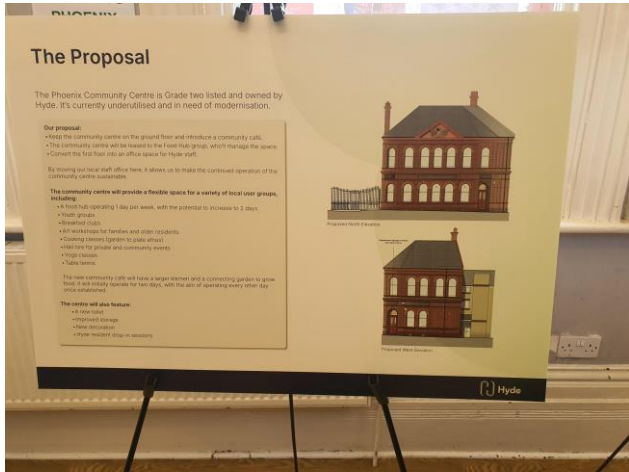

Don't forget to come and say hello when we are out walking the beat in the area.

Regards
Bonnie & Chris
You can report crime and incidents online at
<https://www.sussex.police.uk/report-online>

We want to know your views - see what's new and give us your feedback and suggestions at
www.sussex.police.uk